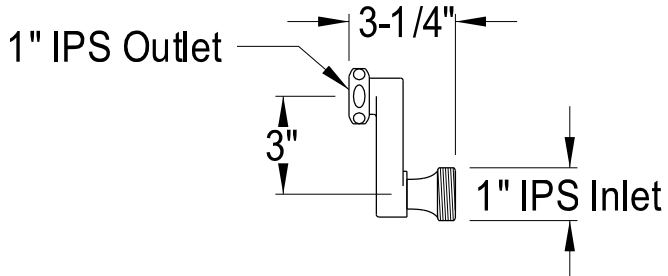

# CCK5101, 2, 5, 8AL

Free-Standing Clawfoot Tub Faucet Combo

ABT135-1, 2, 5, 8  
(Optional Wall Mount Parts Included)

CC431, 2, 5, 8  
(Optional Wall Mount Parts Included)