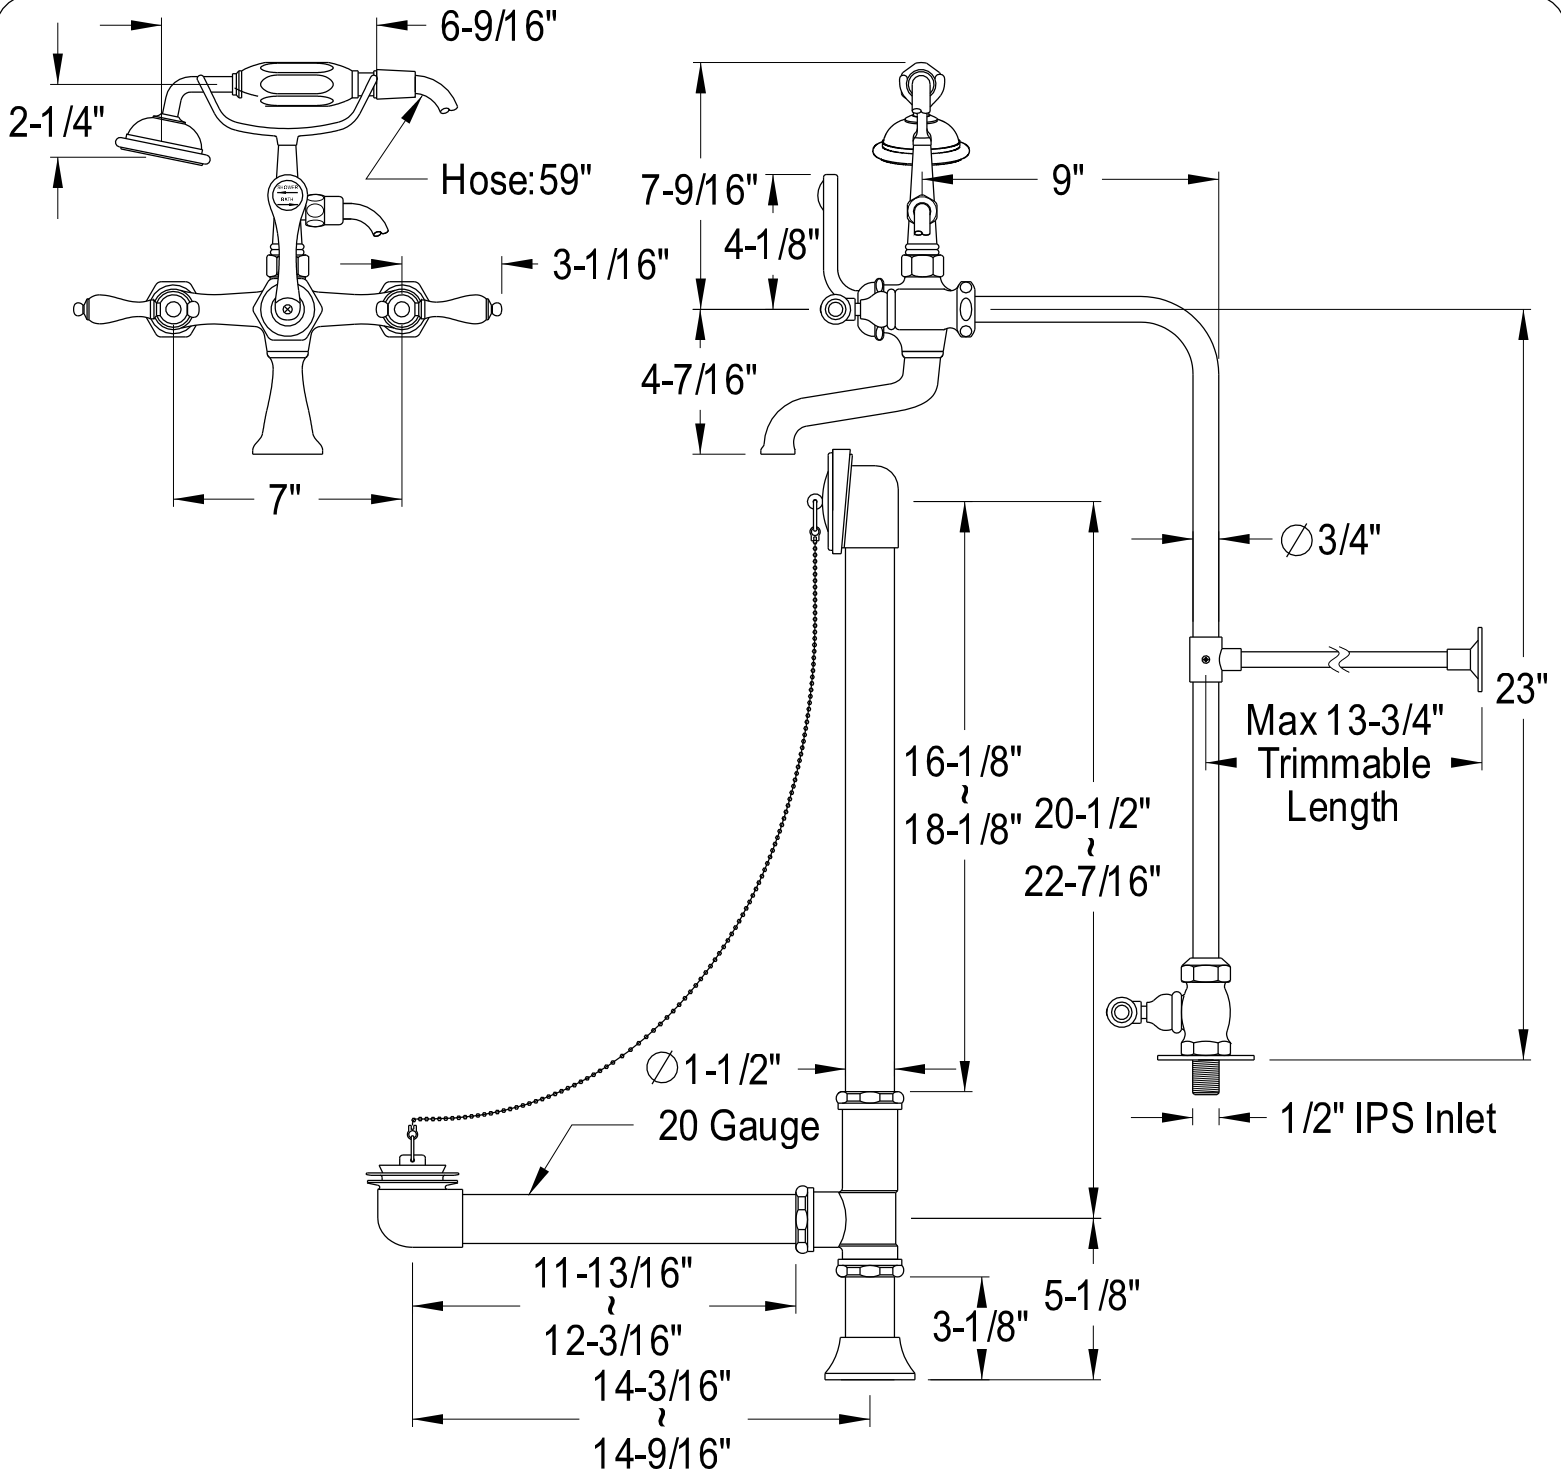

# CCK5101, 2, 5, 8AL

Free-Standing Clawfoot Tub Faucet Combo

ABT135-1, 2, 5, 8  
(Optional Wall Mount Parts Included)

CC431, 2, 5, 8  
(Optional Wall Mount Parts Included)